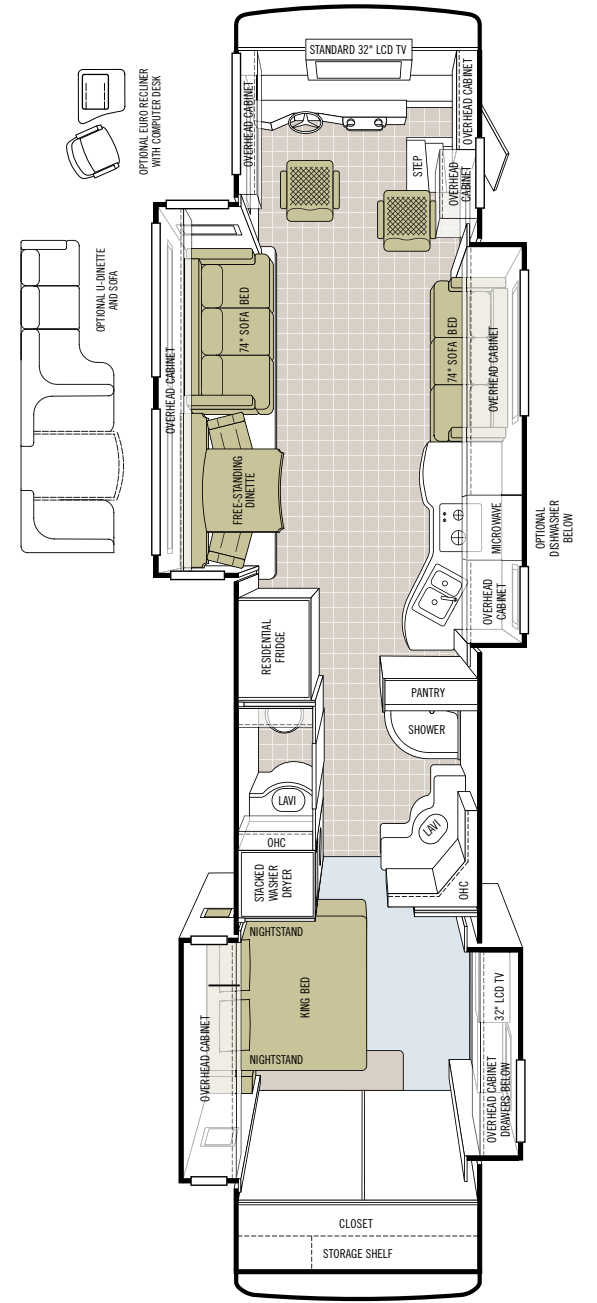

FLOOR PLANS

45 QBZ

AVAILABLE FEBRUARY 2008

45 QEZ

45 QSZ