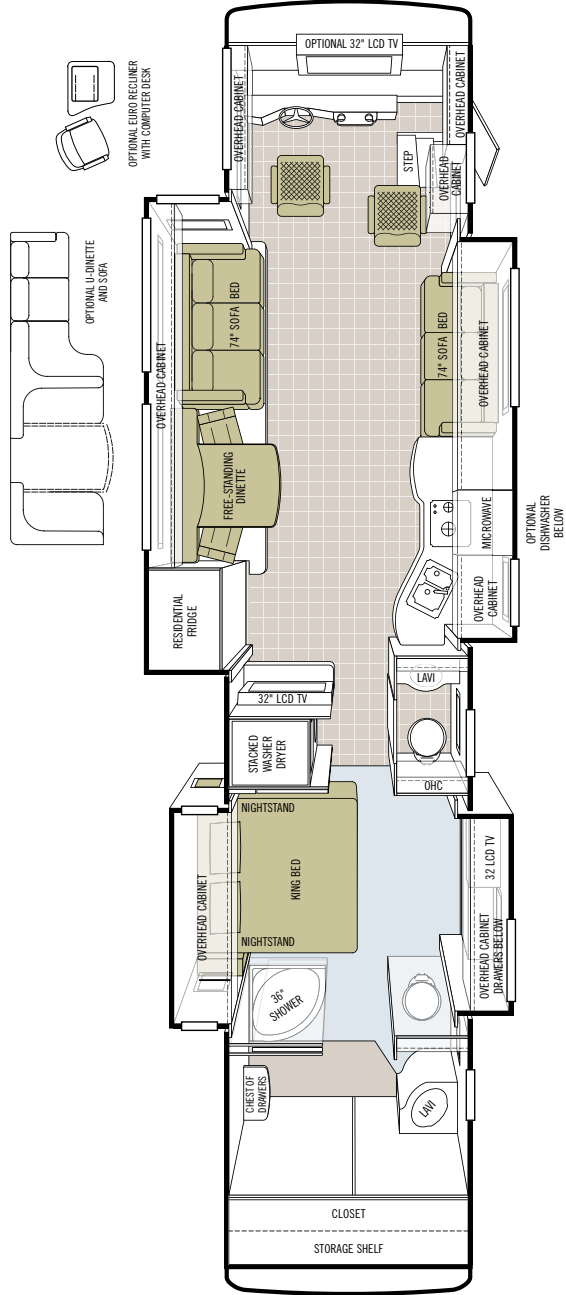

FLOOR PLANS

45 QBZ

AVAILABLE FEBRUARY 2008